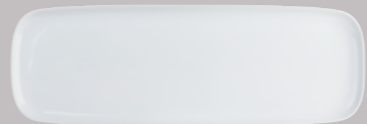

Uni Rectangular Plate
155005 Pk:(12) 37 x 13cm / 14 1/2" x 5 1/4"